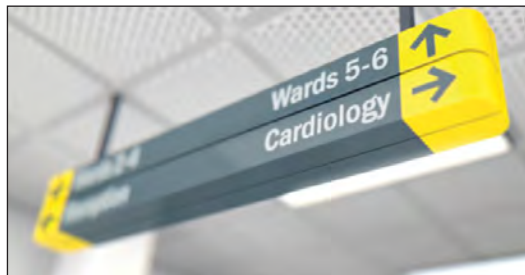

Rowmark Application

Tactile Multi-layer with Braille

Replaceable Strip

Printed with Reflective Vinyl

High-contrast Emergency Sign

Permanent Wayfinding

With Vinyl Application

Modular Wayfinding

Replaceable Strips

Outdoors Wayfinding

Post-and-panel Signs

Installation Methods

Studs

Stand-offs

Tape

PRINT & CUT