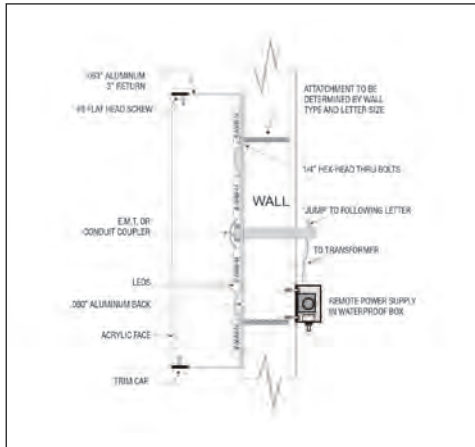

CHANNEL LETTERS

Side Views

Mounting Options

Front Lit

Translucent Faces