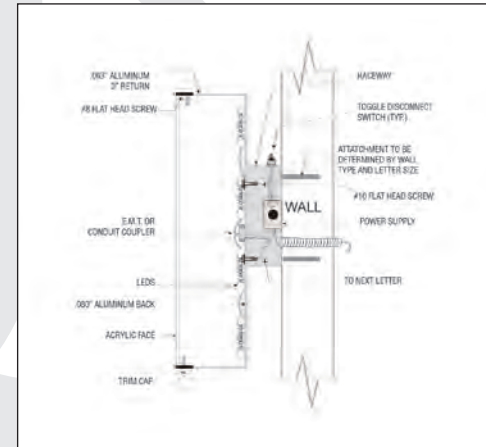

Raceway Mounted

Box Hiding Wires