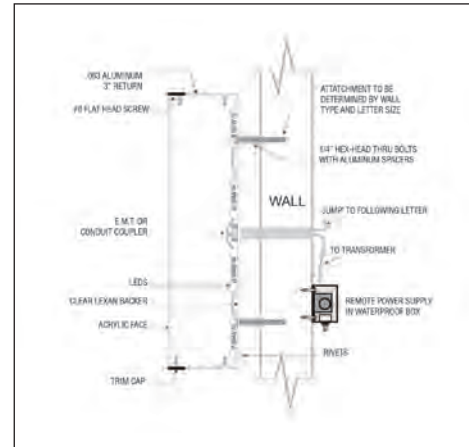

Front & Back/Halo Lit

Translucent Faces with Reverse Light