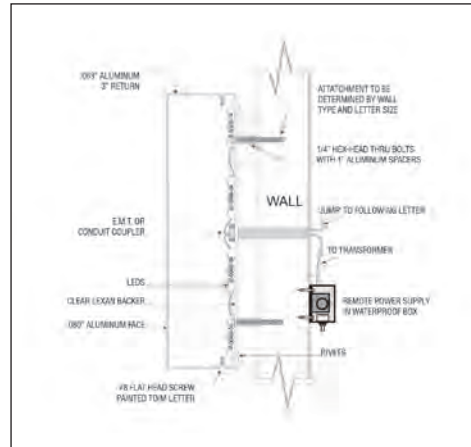

Mounting Options

Front Lit

Translucent Faces

Back/Halo Lit

Solid Faces with Reverse Light

Front & Back/Halo Lit

Translucent Faces with Reverse Light

Raceway Mounted